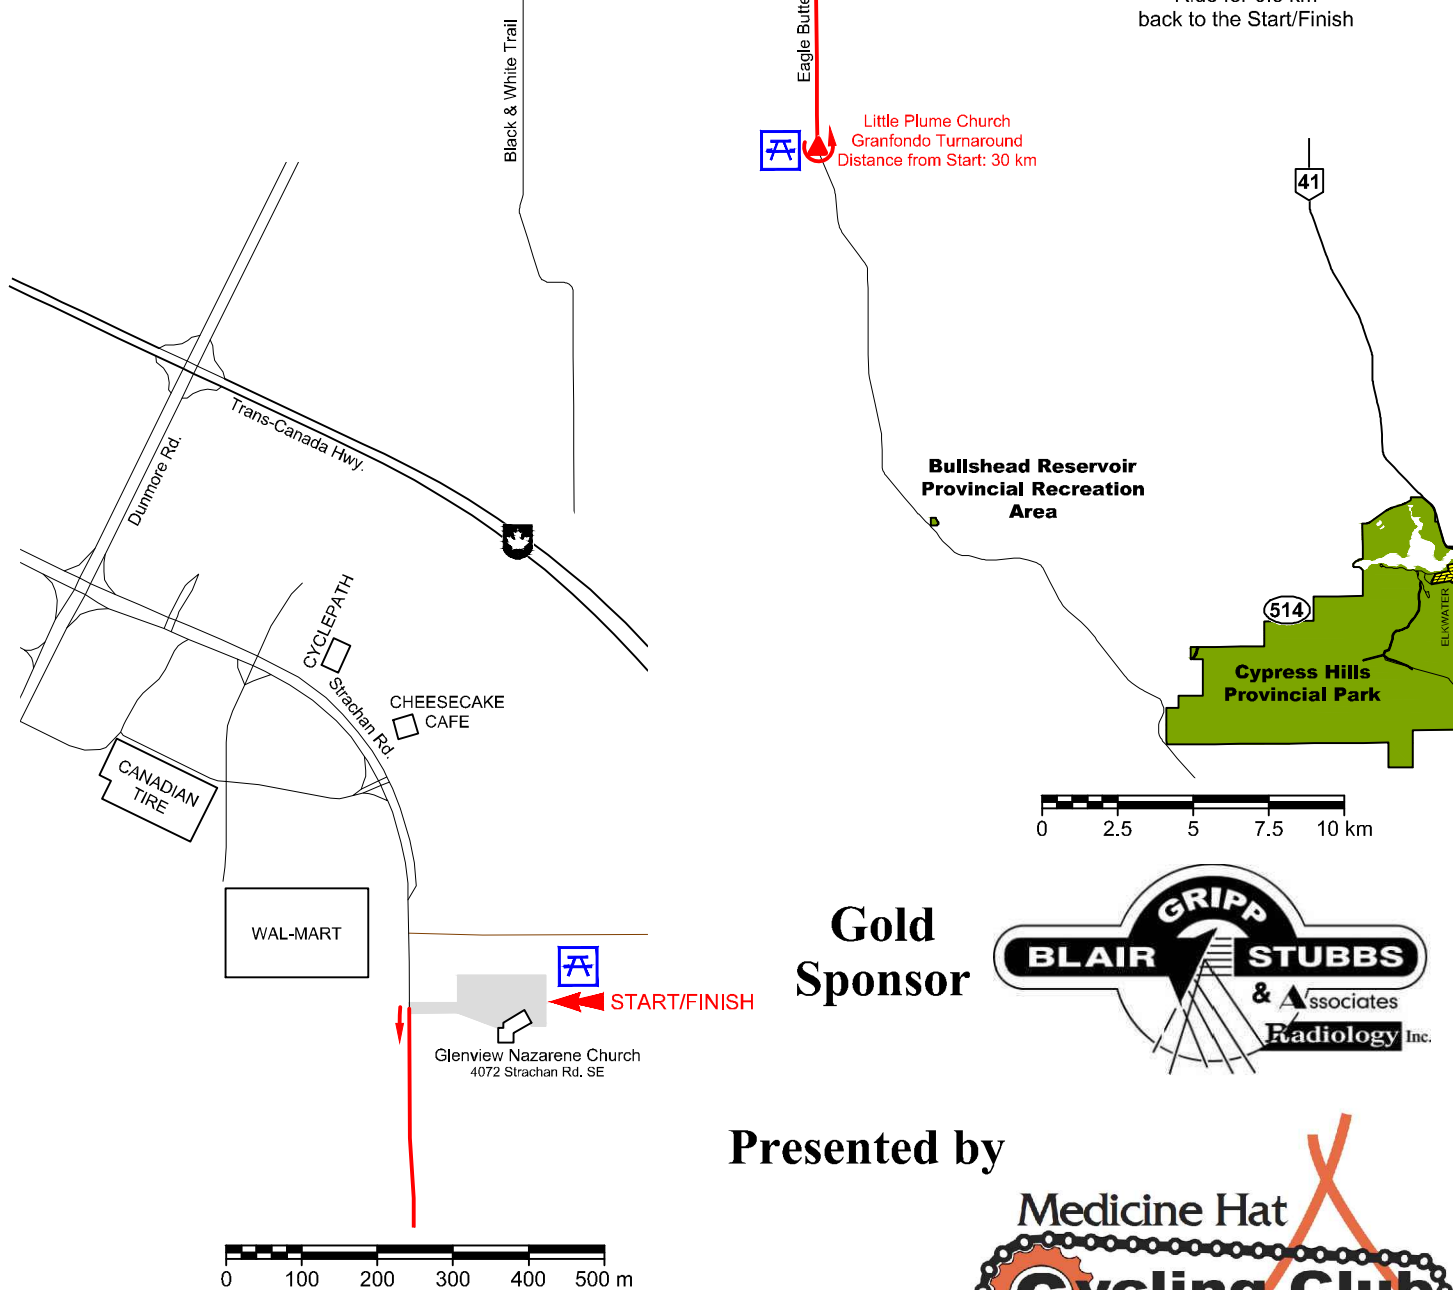

Medicine Hat Gran Fondo 2017

Corto Fondo Course

Corto Fondo Course

A 60 km ride through picturesque prairie scenery: more than 400 m of total elevation gain, travels through the rolling Cypress Hills prairies.

Route Description

1. After leaving the church parking lot, turn left (South) down the Black & White Trail Ride for 6.8 km
2. Turn Left (East) onto Township Rd. 114 and ride for 4.8 km
3. Turn right (South) on Eagle Butte Rd. and ride for 18.4 km
4. Turnaround at the Little Plume Aid Station and ride North 18.4 km
5. Turn Left (West) onto Township Rd. 114 and ride 4.8 km
6. Turn Right (North) onto Black & White Trail Ride for 6.8 km back to the Start/Finish

- Aid Stations**
Complete with
- Hydration
 - Nutrition
 - First Aid
 - Toilets

Gold Sponsor

Presented by