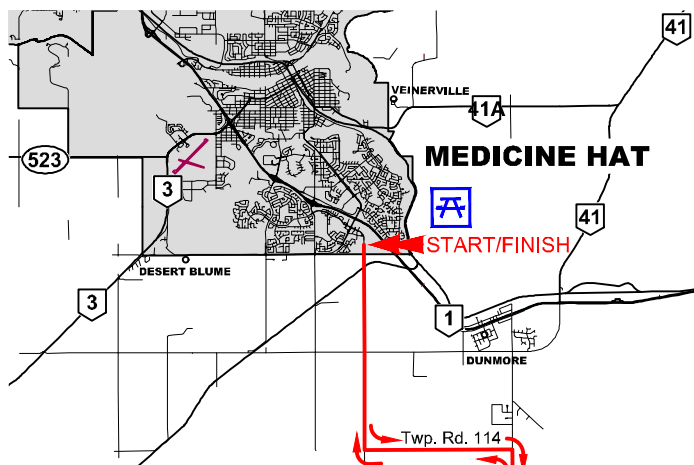

Medicine Hat Gran Fondo 2017

Corto Fondo Course

Corto Fondo Course

A 60 km ride through picturesque prairie scenery: more than 400 m of total elevation gain, travels through the rolling Cypress Hills prairies.

Route Description

1. After leaving the church parking lot, turn left (South) down the Black & White Trail Ride for 6.8 km
2. Turn Left (East) onto Township Rd. 114 and ride for 4.8 km
3. Turn right (South) on Eagle Butte Rd. and ride for 18.4 km
4. Turnaround at the Little Plume Aid Station and ride North 18.4 km
5. Turn Left (West) onto Township Rd. 114 and ride 4.8 km
6. Turn Right (North) onto Black & White Trail Ride for 6.8 km back to the Start/Finish