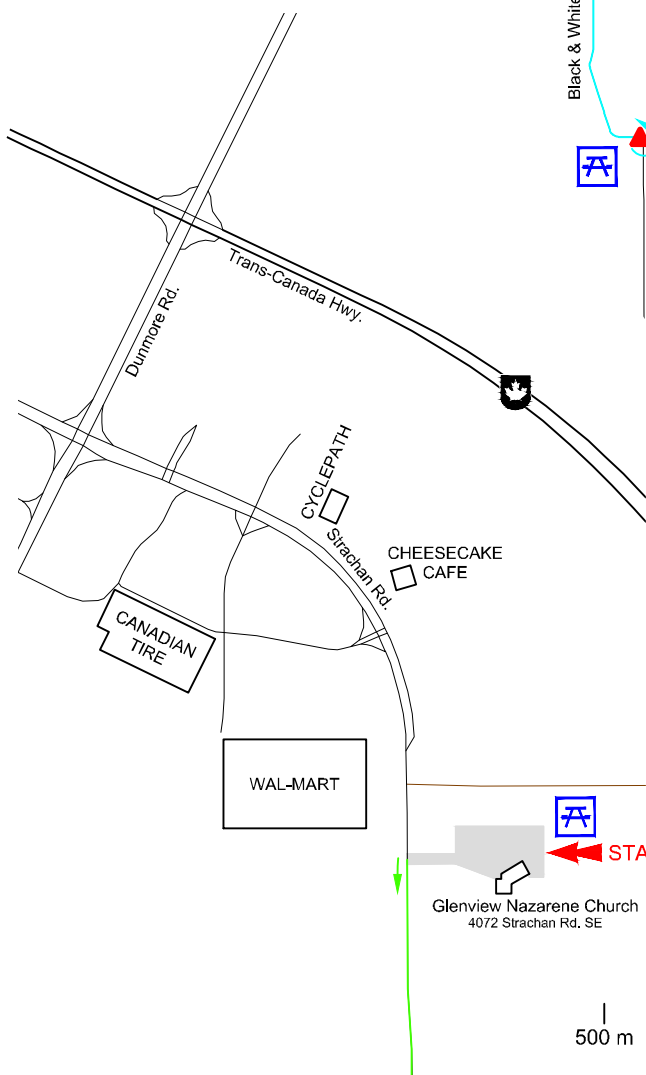

1. **Aid Stations**
   Complete with
2. Hydration
   - Nutrition
   - First Aid
   - Toilets