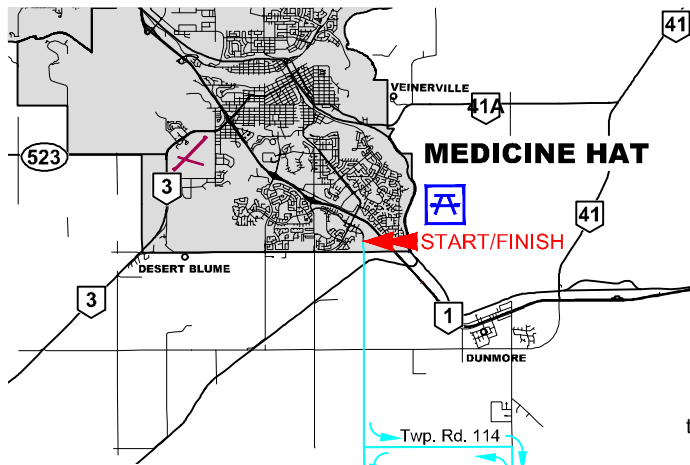

## Gran Fondo Course

### Route Description

1. After leaving the church parking lot, turn left (South) down the Black & White Trail Ride for 6.8 km
2. Turn Left (East) onto Township Rd. 114 and ride for 4.8 km
3. Turn right (South) on Eagle Butte Rd. and ride for 38.6 km
4. Turnaround at the Eagle Butte Aid Station and ride North 38.6 km
5. Turn Left (West) onto Township Rd. 114 and ride for 4.8 km
6. Turn Left (South) onto Black & White Trail and ride for 22.4 km
7. Turnaround at the Black & White Trail Aid Station and ride for 30.0 km back to the Start/Finish