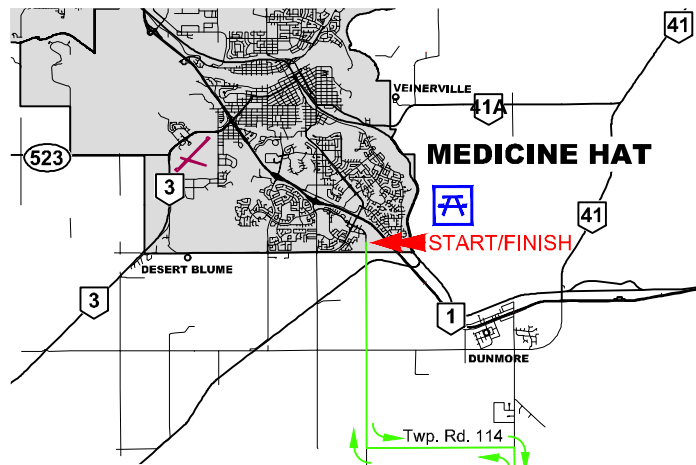

Medicine Hat Gran Fondo 2017

Medio Fondo Course

Medio Fondo Course

A 100 km ride through picturesque prairie scenery: more than 700 m of total elevation gain, travels through the rolling Cypress Hills prairies, and skirts past the forested area of Cypress Hills.

Route Description

1. After leaving the church parking lot, turn left (South) down the Black & White Trail Ride for 6.8 km
2. Turn Left (East) onto Township Rd. 114 and ride for 4.8 km
3. Turn right (South) on Eagle Butte Rd. and ride for 38.6 km
4. Turnaround at the Eagle Butte Aid Station and ride North 38.6 km
5. Turn Left (West) onto Township Rd. 114 and ride for 4.8 km
6. Turn Right (North) onto Black & White Trail and ride for 6.8 km back to the Start/Finish