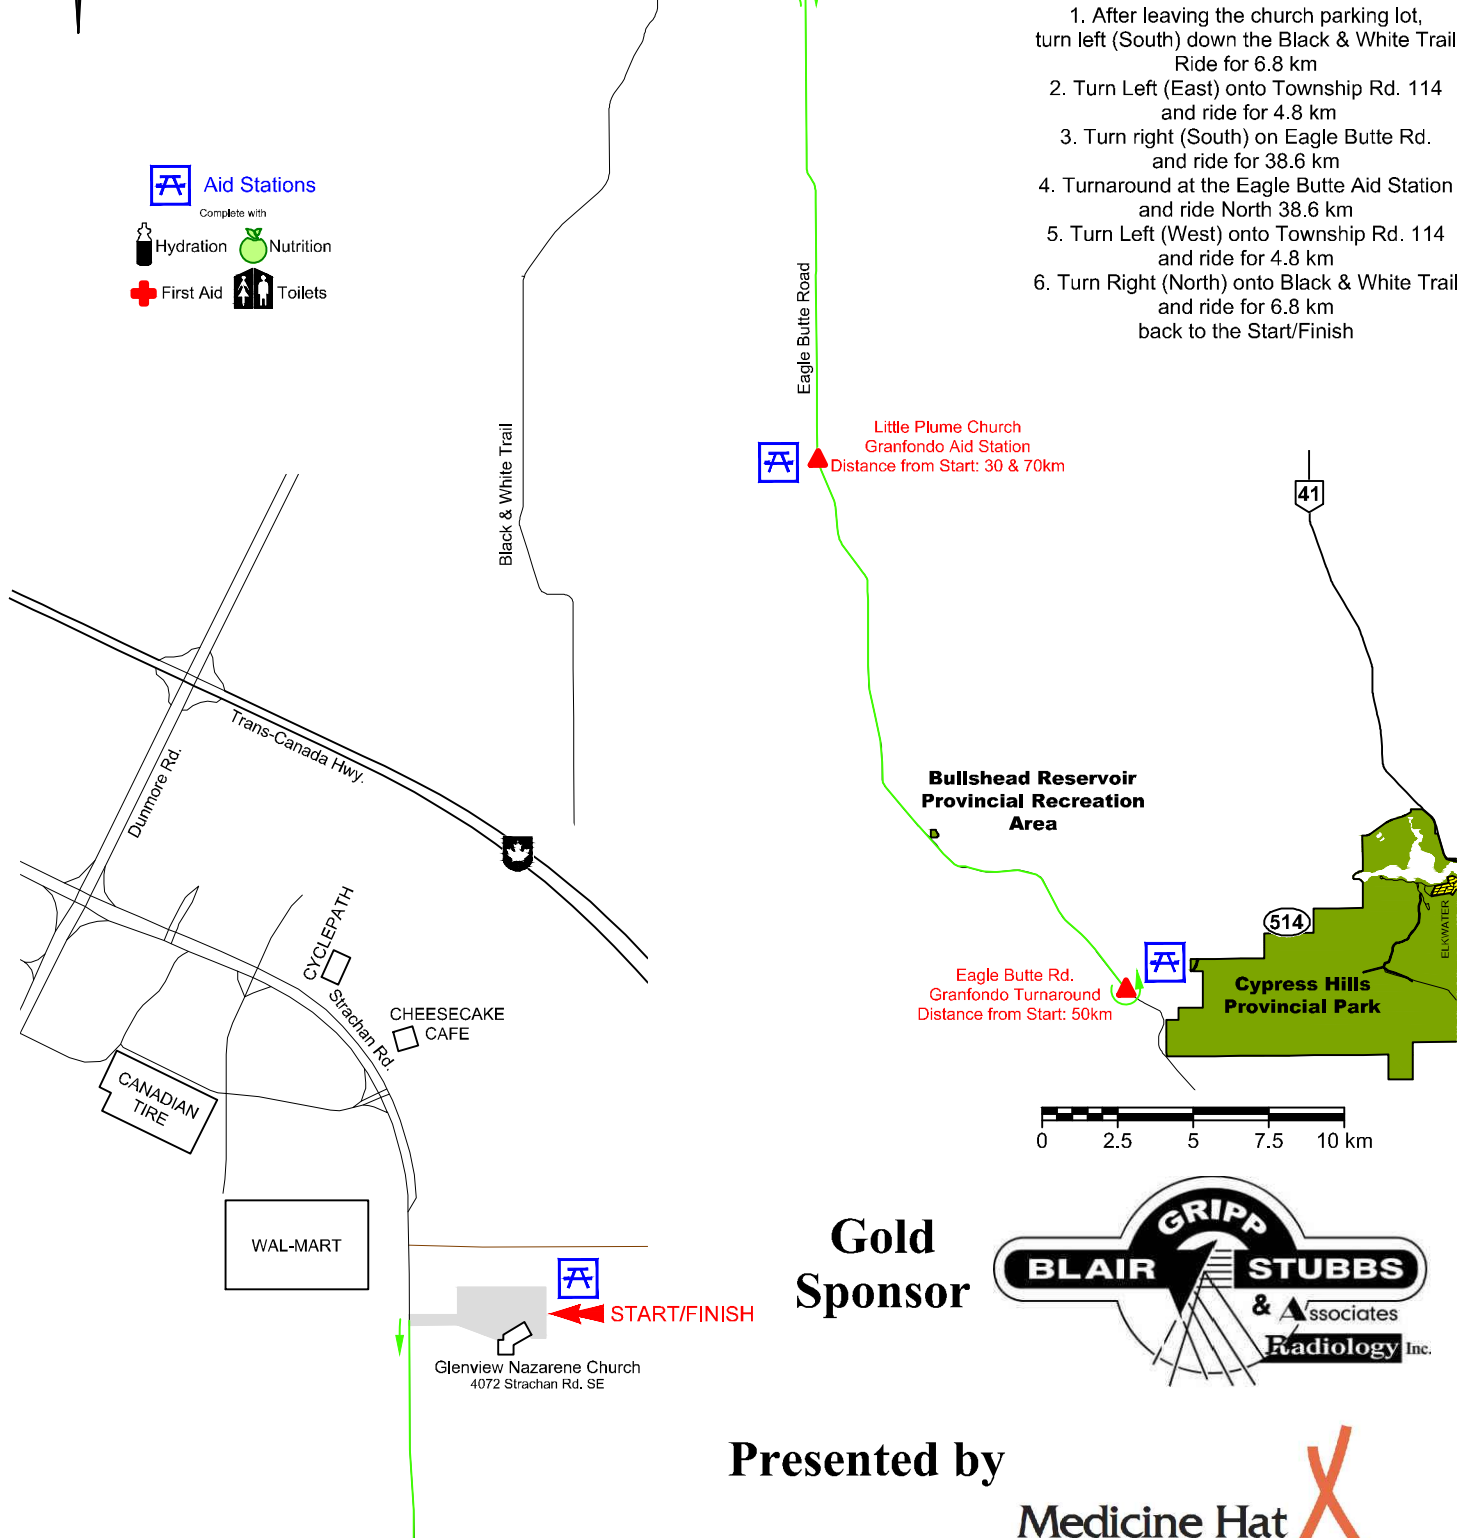

Route Description

1. After leaving the church parking lot, turn left (South) down the Black & White Trail Ride for 6.8 km
2. Turn Left (East) onto Township Rd. 114 and ride for 4.8 km
3. Turn right (South) on Eagle Butte Rd. and ride for 38.6 km
4. Turnaround at the Eagle Butte Aid Station and ride North 38.6 km
5. Turn Left (West) onto Township Rd. 114 and ride for 4.8 km
6. Turn Right (North) onto Black & White Trail and ride for 6.8 km back to the Start/Finish

1. **Aid Stations**
   Complete with
2. Hydration
   - Nutrition
   - First Aid
   - Toilets